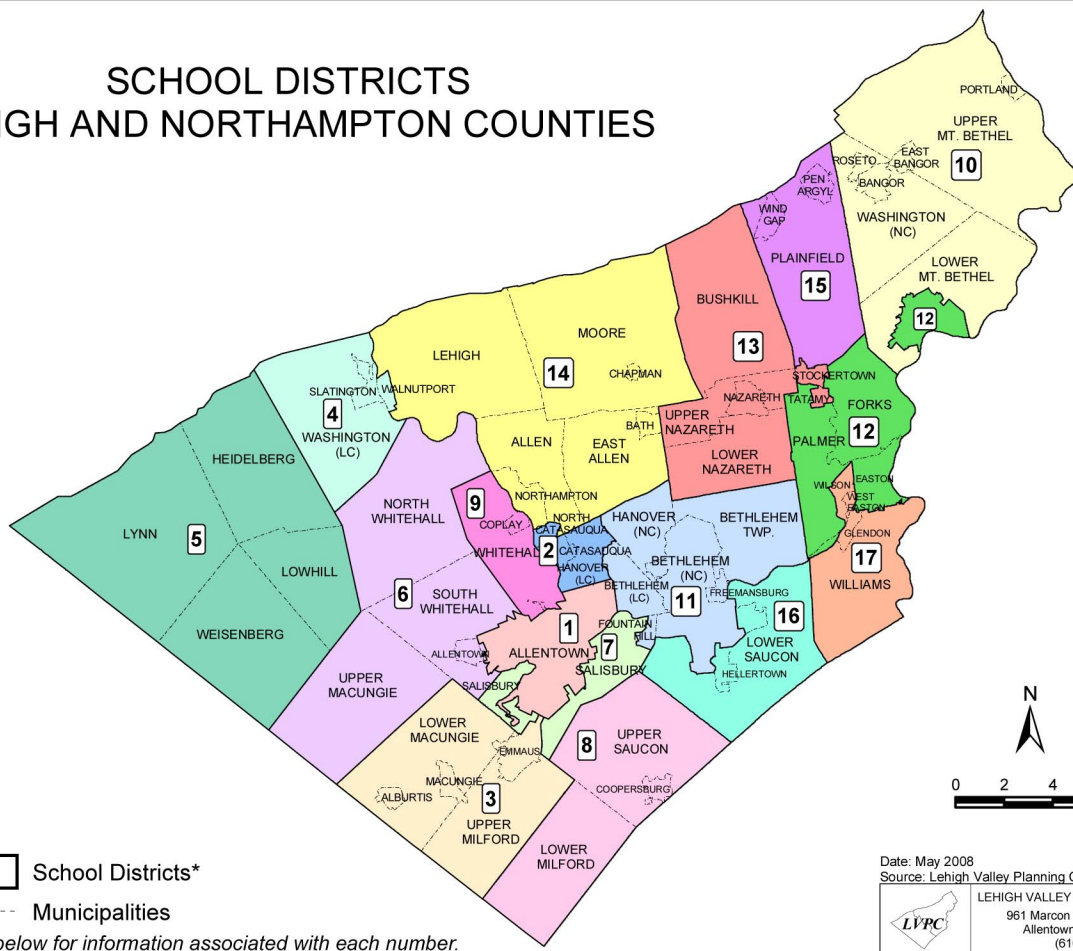

SCHOOL DISTRICTS LEHIGH AND NORTHAMPTON COUNTIES

School Districts*
- - - - - Municipalities

*See below for information associated with each number.

Date: May 2008
Source: Lehigh Valley Planning Commission
LEHIGH VALLEY PLANNING COMMISSION
961 Marcon Boulevard, Suite 310
Allentown, PA 18109-9368
(610) 264-4544

LEHIGH COUNTY

- **1 - Allentown**
  Allentown (part)
- **2 - Catasauqua Area**
  Catasauqua
  Hanover Twp. (L)
  North Catasauqua
- **3 - East Penn**
  Alburtis
  Emmaus
  Lower Macungie Twp.
  Macungie
  Upper Milford Twp.
- **4 - Northern Lehigh**
  Slatington
  Walnutport
  Washington Twp. (L)
- **5 - Northwestern Lehigh**
  Heidelberg Twp.
  Lowhill Twp.
  Lynn Twp.
  Weisenberg Twp.
- **6 - Parkland**
  Allentown (part)
  North Whitehall Twp.
  South Whitehall Twp.
  Upper Macungie Twp.

7 - Salisbury Twp.
Salisbury Twp.

8 - Southern Lehigh
Coopersburg
Lower Milford Twp.
Upper Saucon Twp.

9 - Whitehall-Coplay
Coplay
Whitehall Twp.

NORTHAMPTON COUNTY

10 - Bangor Area
Bangor
East Bangor
Lower Mt. Bethel Twp. (part)
Portland
Roseto
Upper Mt. Bethel Twp.
Washington Twp. (N)

11 - Bethlehem Area
Bethlehem
Bethlehem Twp.
Fountain Hill
Freemansburg
Hanover Twp. (N)

12 - Easton Area
Easton
Forks Twp.
Lower Mt. Bethel Twp. (part)
Palmer Twp.
Riegelsville (Bucks Co.)

13 - Nazareth Area
Bushkill Twp.
Lower Nazareth Twp.
Nazareth
Stockertown
Tatamy
Upper Nazareth Twp.

14 - Northampton Area
Allen Twp.
Bath
Chapman
East Allen Twp.
Lehigh Twp.
Moore Twp.
Northampton

15 - Pen Argyl
Pen Argyl
Plainfield Twp.
Wind Gap

16 - Saucon Valley
Hellertown
Lower Saucon Twp.

17 - Wilson Area
Glendon
West Easton
Williams Twp.
Wilson